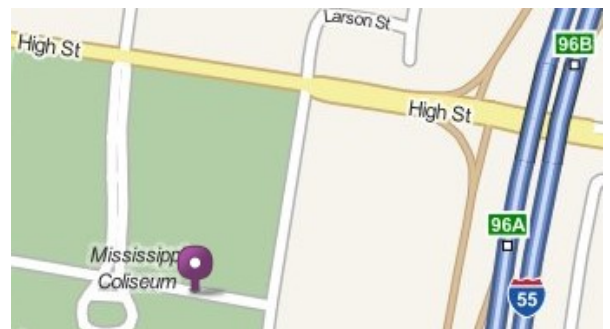

Jackson MS Capital City

HAMFEST 2022

At the Trademart on the
Fairgrounds

1200 Mississippi St JACKSON MS 39202

Admission: $10/person
Children under 12 free

- Hourly Door Prize drawings
- **Grand Prize Drawing Saturday**

Dealer Tables: $30
Flea Market Tables: $25

Ham Radio License Testing
8:00AM Saturday

JAN
28 & 29
2022
FRI 5 PM to 8 PM
SAT 8 AM to 3:30 PM

hamfest.msham.org - hamfest@msham.org